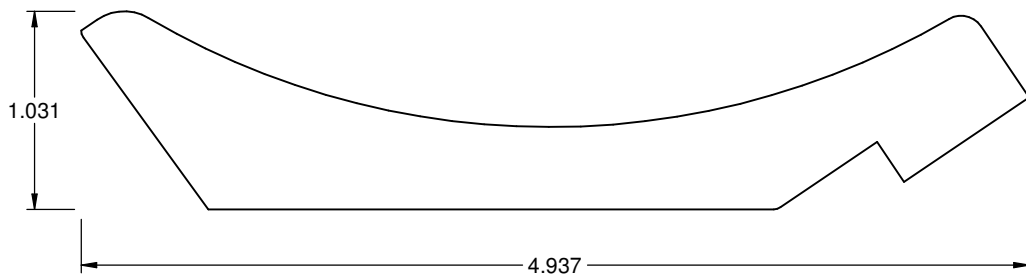

3.938  
3.063

Description: Crown

Overall Size: 1.031 x 4.937

Profile Number: KL 1335

**Keim**

4465 SR 557  
Charm OH 44617  
1-800-362-6682  
[www.keimhome.com](http://www.keimhome.com)