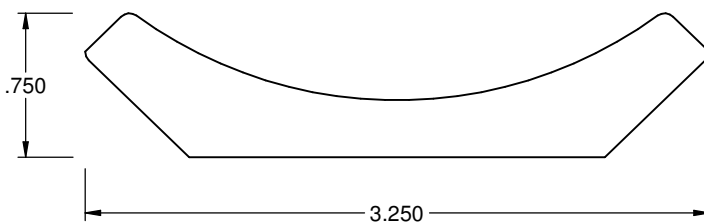

2.313  
2.313

Description: Crown

Overall Size: .750 x 3.250

Profile Number: KL 16303

**Keim**

4465 SR 557  
Charm OH 44617  
1-800-362-6682  
[www.keimhome.com](http://www.keimhome.com)