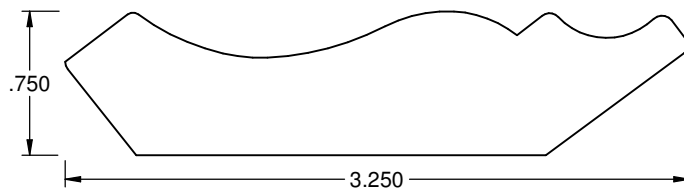

1.938  
2.688

Description: Crown

Overall Size: .750 x 3.250

Profile Number: KL 313

**Keim**

4465 SR 557  
Charm OH 44617  
1-800-362-6682  
[www.keimhome.com](http://www.keimhome.com)