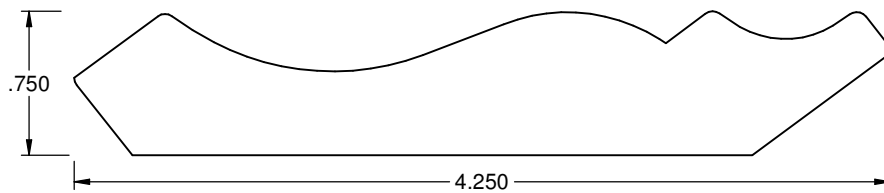

3.500
2.438

Description: Crown

Overall Size: .750 x 4.250

Profile Number: KL 314

Keim

4465 SR 557
Charm OH 44617
1-800-362-6682
www.keimhome.com