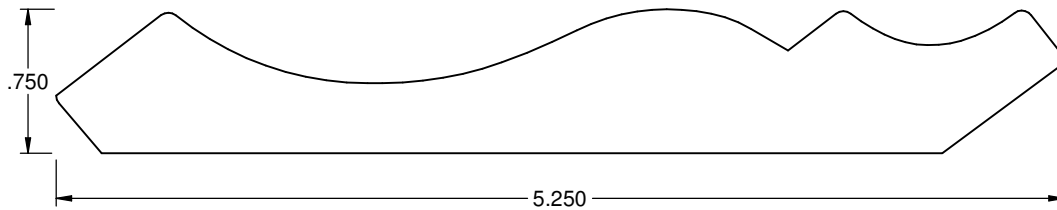

4.313  
3.063

Description: Crown

Overall Size: .750 x 5.250

Profile Number: KL 315

**Keim**

4465 SR 557  
Charm OH 44617  
1-800-362-6682  
www.keimhome.com