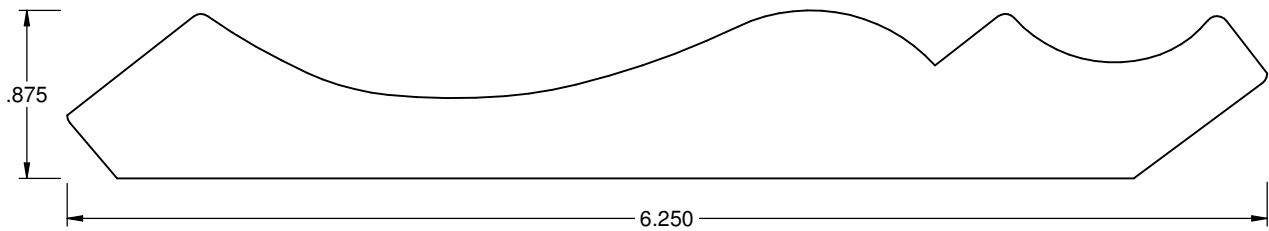

5.063  
3.688

Description: Crown

Overall Size: .875 x 6.250

Profile Number: KL 316

**Keim**

4465 SR 557  
Charm OH 44617  
1-800-362-6682  
[www.keimhome.com](http://www.keimhome.com)