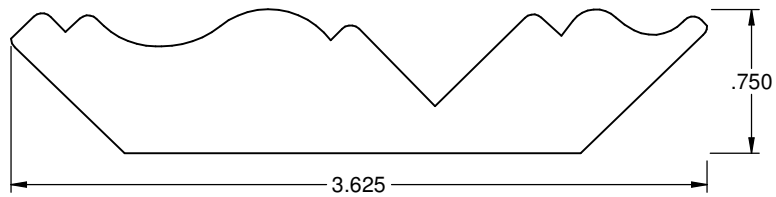

2.563
2.625

Description: Crown

Overall Size: .750 x 3.625

Profile Number: KL 341

Keim

4465 SR 557
Charm OH 44617
1-800-362-6682
www.keimhome.com