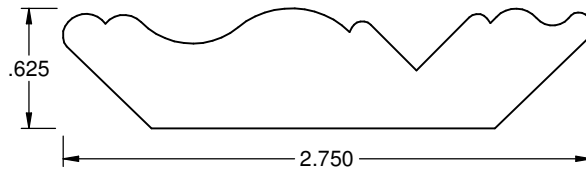

2.000
2.000

Description: Crown

Overall Size: .625 x 2.750

Profile Number: KL 378

Keim

4465 SR 557
Charm OH 44617
1-800-362-6682
www.keimhome.com