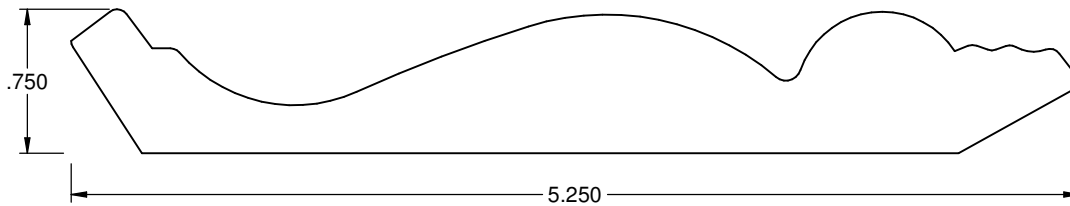

4.438
2.938

Description: Crown

Overall Size: .750 x 5.250

Profile Number: KL 4310

Keim

4465 SR 557
Charm OH 44617
1-800-362-6682
www.keimhome.com