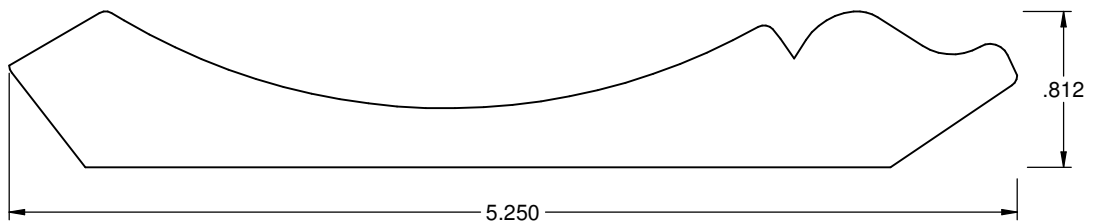

3.125
4.250

Description: Crown

Overall Size: .410 x 5.250

Profile Number: KL 4319

Keim

4465 SR 557
Charm OH 44617
1-800-362-6682
www.keimhome.com